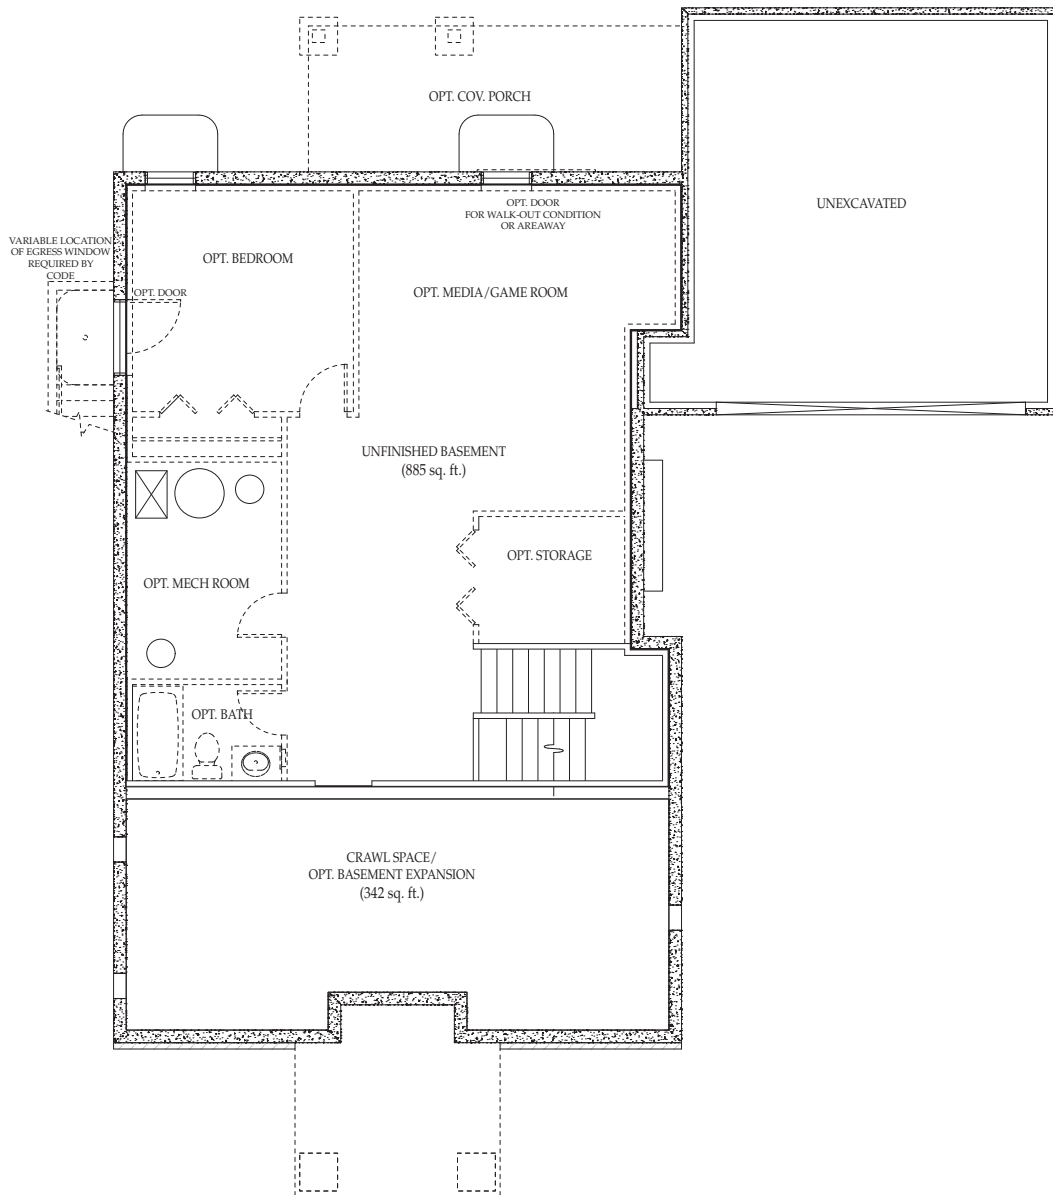

The Crispin 4-Bedroom Floor Plans

LOWER LEVEL FLOOR PLAN
Opt. Media/Game Room or Sun/Screen Porch

Included partial basement is unfinished. Dashed lines reflect finishing or expansion possibilities. Equipment location may vary from location depicted.

©2009 The Orchard at New Market, LLC and Seawright Homes, LLC
All dimensions are approximate and may vary subject to field conditions. Room dimensions shown are interior dimensions.